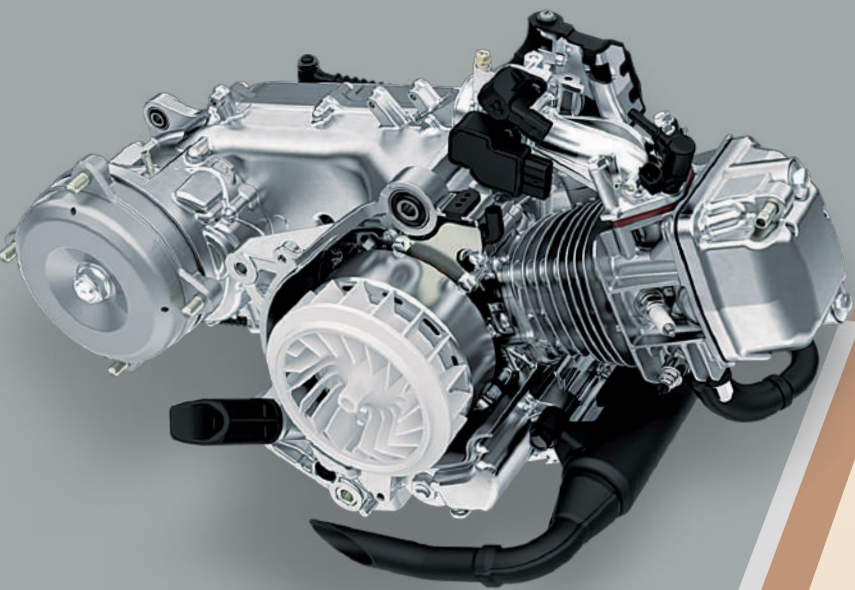

TFT SCREEN DISPLAY

The Activa's fully loaded meter features a superb display for great daytime and nighttime visibility, with its 10.67cm TFT display, which also provides multi-angle viewing and ensures high image quality. The screen also features three adjustable brightness levels.

Advanced Idling Stop System

Engine automatically comes to a stop when the Activa 125 is under 21kmph, saving extra fuel in heavy traffic.

Efficiency, Fine Tuned

The Activa features a TFT meter to monitor fuel consumption, efficiency, and remaining distance during your ride.

Eco-Indicator

Tracks real-time driving conditions to maintain fuel efficiency on a real-time basis.

PGM-FI

FUEL INJECTION

Intelligent PGM-FI system for optimum air-fuel ratio that provides superior performance, fuel savings, and reliable starts in any weather and lowered emissions.