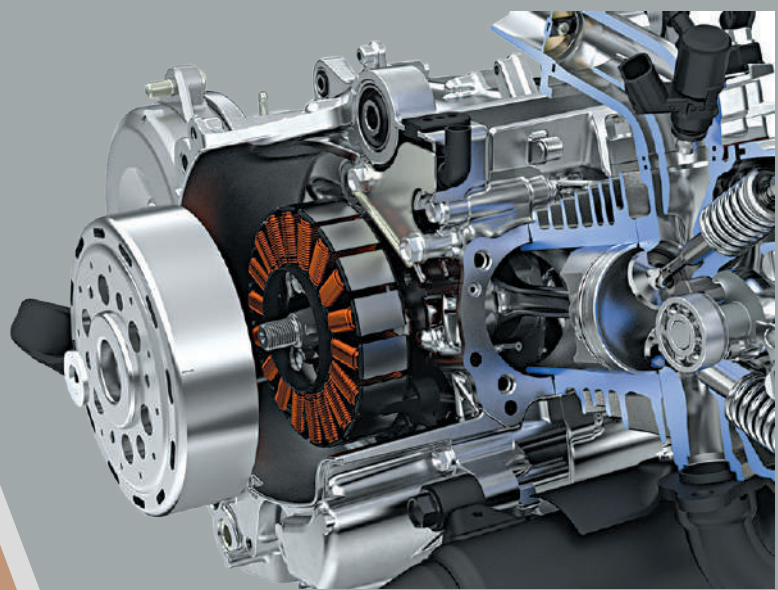

SILENT START WITH ACG

Experience smooth and silent starts with reduced gear noise and maintenance.

Experience advanced technology that enhances combustion, performance, and fuel efficiency like never before.