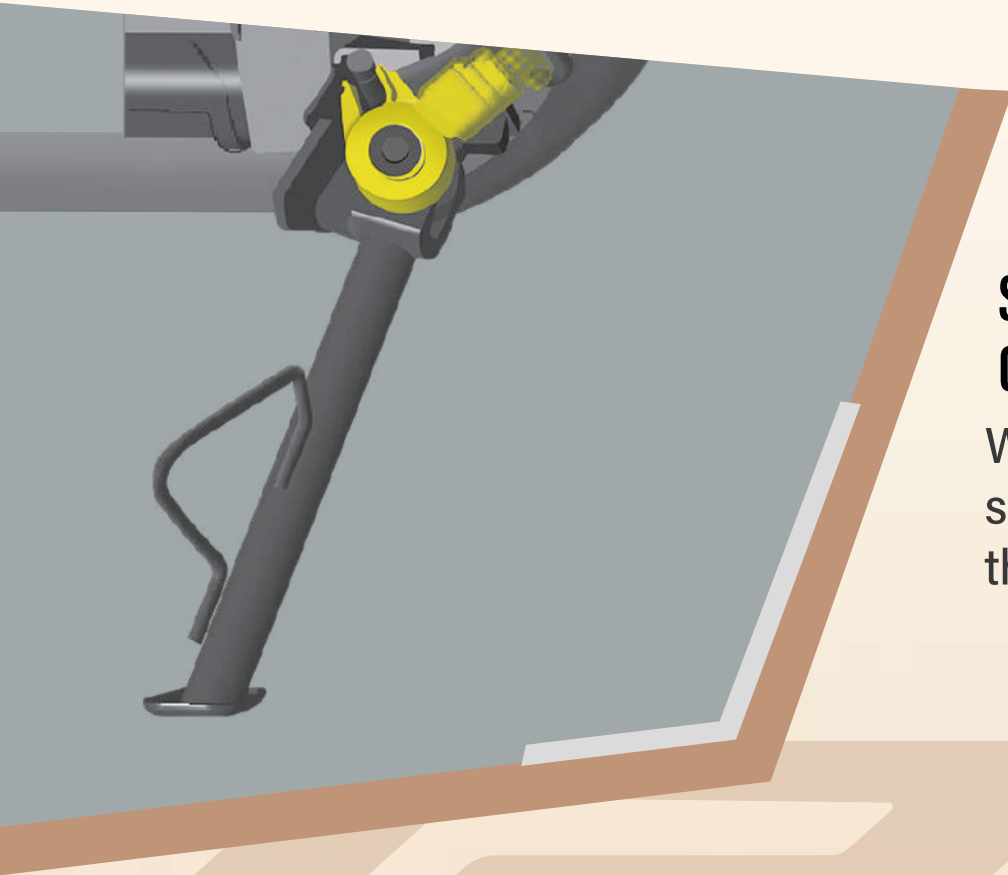

Safety

Supported by Honda's strong legacy, the Activa ensures that every ride is smooth, reliable, and comfortable.

SIDE STAND ENGINE CUT-OFF

When the side stand is open the side stand engine Cut-off prevents the engine from starting.